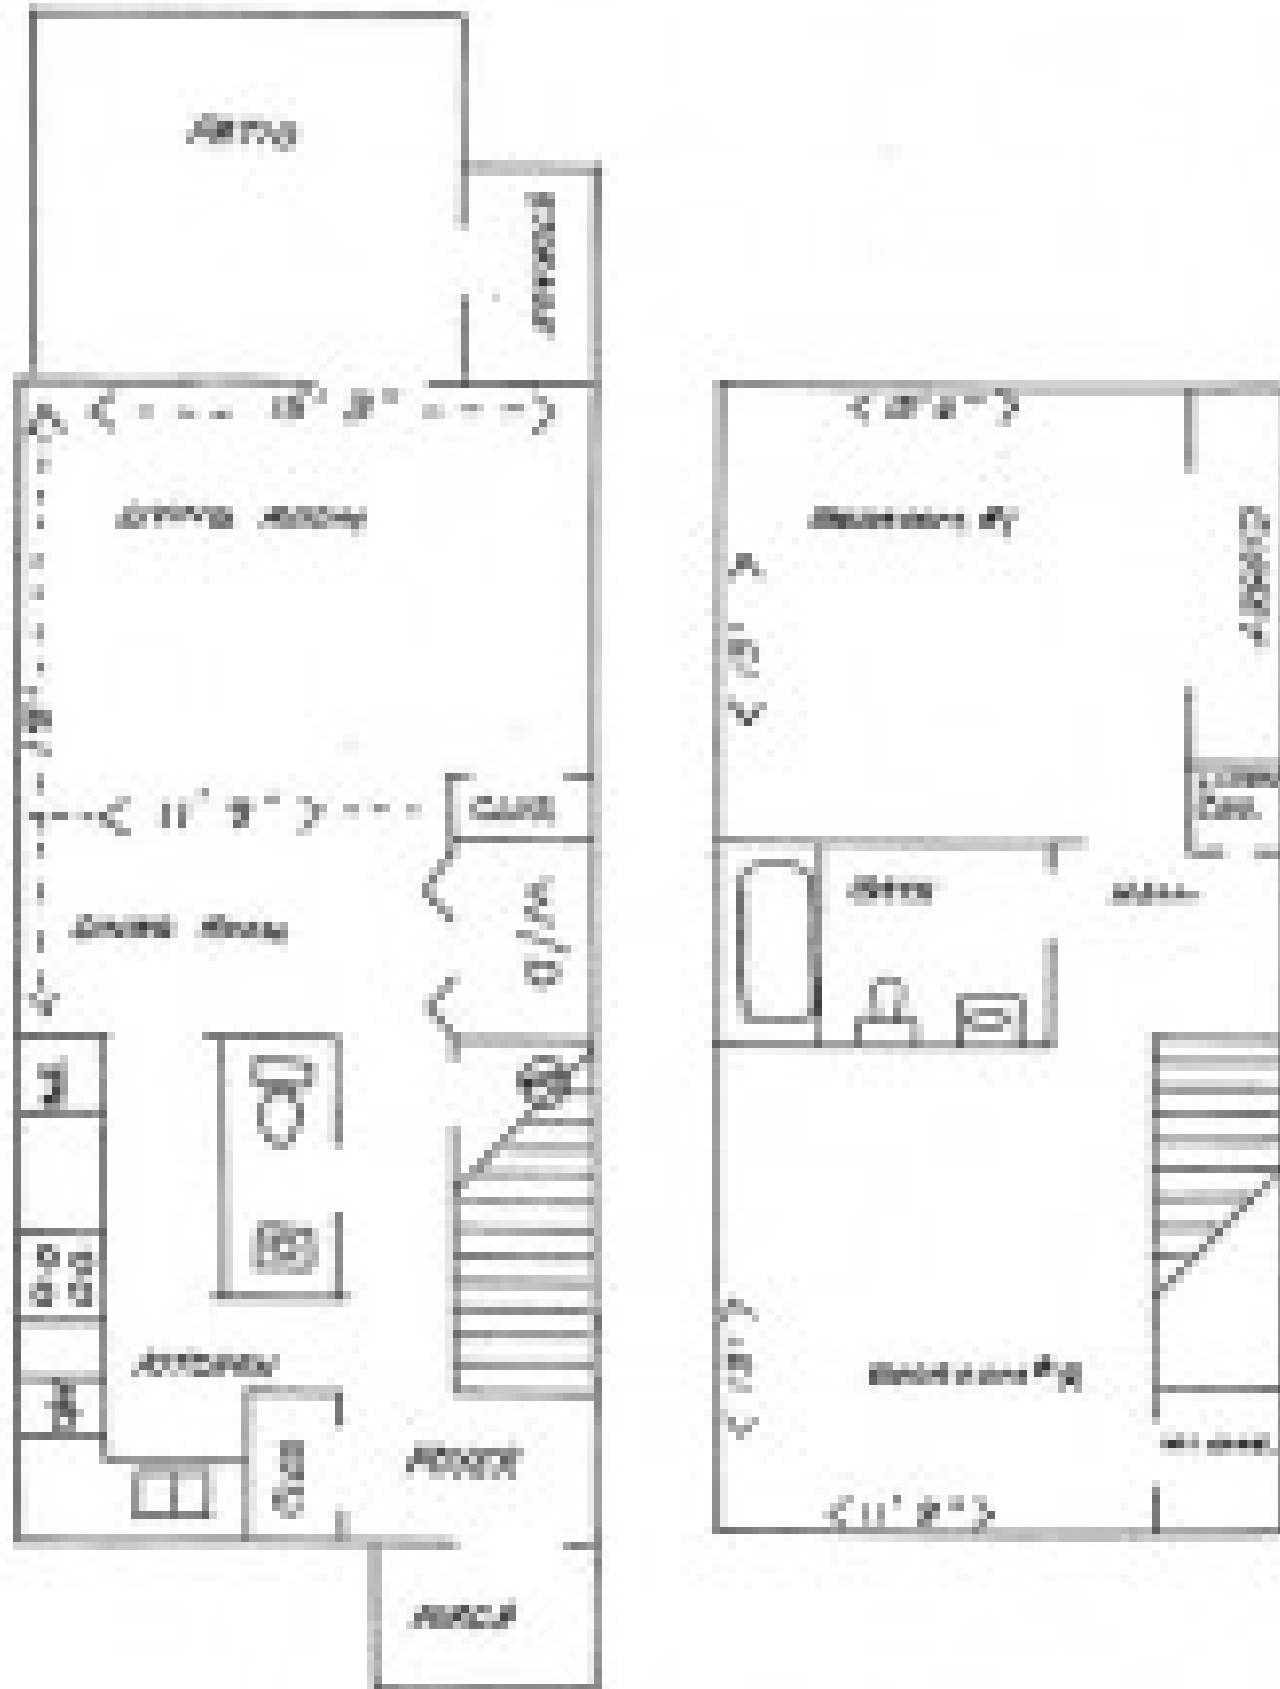

PINE-EAST APARTMENTS

Two Bedroom Townhouse
1108 Sq. Ft.

PINE-EAST APARTMENTS

Two Bedroom Townhouse
1108 Sq. Ft.